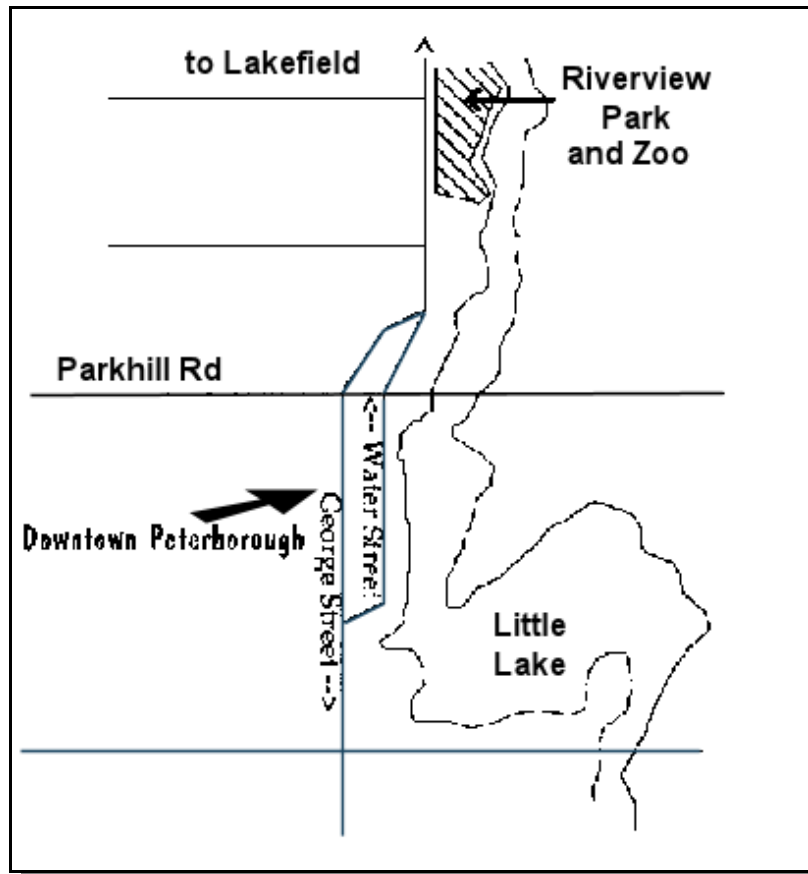

DELONG Family Reunion for the Year 2006

When: Sunday, August 20, 2006
10:00 a.m. - 5:00 p.m.

Where: Riverview Park and Zoo
Peterborough, Ontario
Shelter #2

What to bring:

- the Family!
- a picnic lunch
- family trees
- old photos and documents
- camera
- lawn chairs!
- balls, bats, mitts
- bathing suit
- life jacket for little kids

Riverview Park and Zoo is situated on the west bank of the Otonabee River in the northern part of Peterborough. Access to the parking lot is from Water Street, a north/south main street which becomes Hwy. 29, leading to Lakefield. Signs will be posted near the entrance.