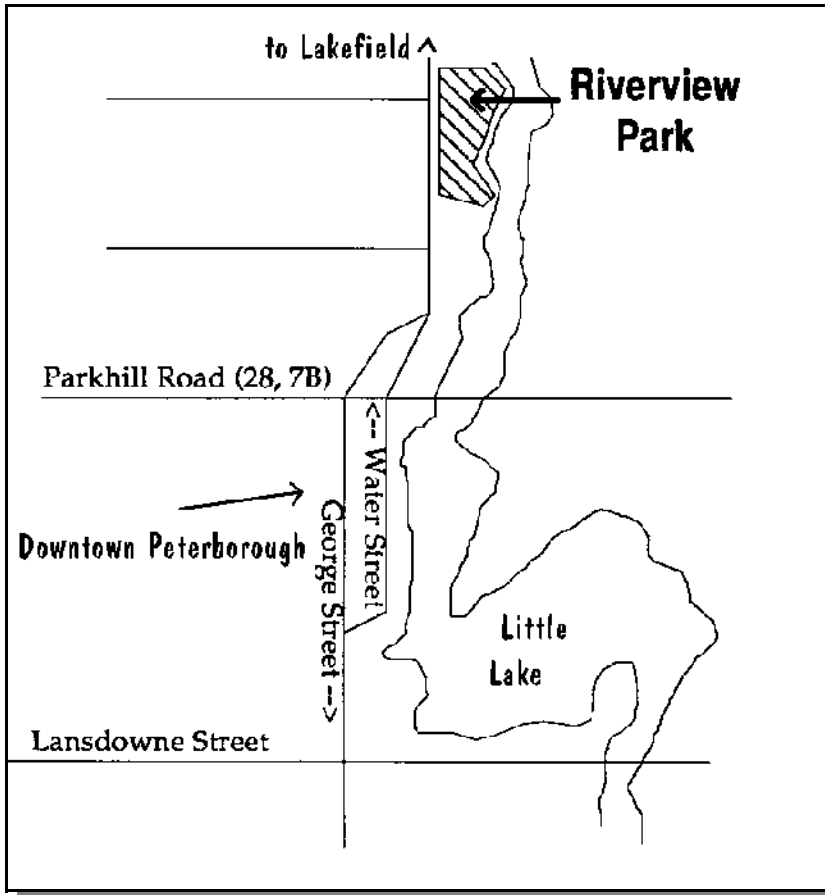

Delong Reunion Website (for latest news):
<http://www.osha.igs.net/~dandelong/>

Close up map of the Park and Zoo grounds:
<http://www.puc.org/files/zoo/zfiles/map.html>

Riverview Park and Zoo main site:
<http://www.puc.org/files/zoo/zoo.html>

The City of Peterborough maintains a website at:
<http://www.city.peterborough.on.ca/>

For a wider range of Kawartha links try:
<http://www.quidnovis.com/>